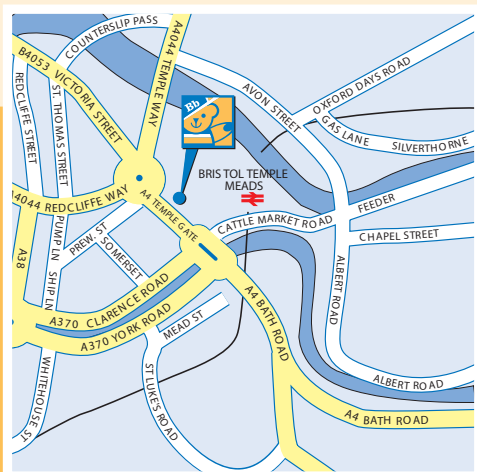

BUFFER BEAR AT BRISTOL

**The British Empire and Commonwealth
Museum Clocktower Yard Bristol Temple
Meads Bristol BS1 6QH**

**Nursery Manager: Gina Bartley
Telephone: 0117 907 9935**

Buffer Bear operates a network of high quality nurseries around the UK. Each one is a safe and caring 'family' working to give every child the best opportunities right from the start.

At Buffer Bear at The British Empire and Commonwealth Museum your child can feel at home, make friends, and develop as an individual in a happy and stimulating environment. The nursery is registered for 72 children. It is arranged over four rooms to allow children to be cared for by age and ability. In addition to indoor play and early learning areas there is also access to an attractive and secure garden.

Open: 8am – 6pm

Ages of children: three months – five years

Fees: Please ask for current details. Note that we can help you to claim up to 80% of nursery fees through Working Tax Credits.

HOW TO FIND US

Rail: Temple Meads

Bus: 1, 8, 51, 55, 120, 349, 490

BUFFER BEAR
Bb
NURSERIES