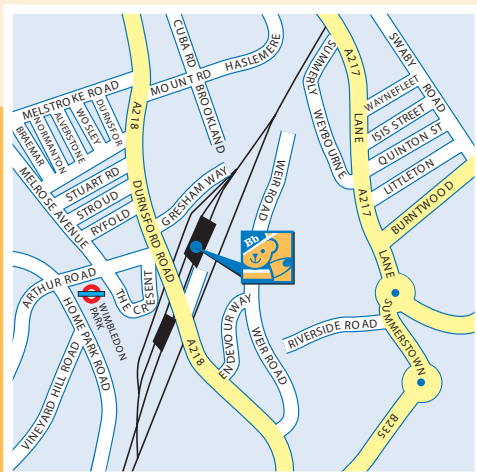

# BUFFER BEAR AT WIMBLEDON

**Wimbledon Traincare Depot Durnsford Road  
Wimbledon London SW19 8EG**

**Nursery Manager: Julie Latham**

**Telephone: 020 8944 5618**

**E-mail: [wimbledon@bufferbear.co.uk](mailto:wimbledon@bufferbear.co.uk)**

Buffer Bear operates a network of high quality nurseries around the UK. Each one is a safe and caring 'family' working to give every child the best opportunities right from the start.

At Buffer Bear at Wimbledon your child can feel at home, make friends, and develop as an individual in a happy and stimulating environment. The nursery is registered for 57 children. It is arranged across five rooms to allow children to be cared for by age and ability. In addition to indoor play and early learning areas there is also access to two secluded and secure gardens. French lessons and gymnastics are available. A full time cook provides meals on site.

## HOW TO FIND US

**Tube: Wimbledon Park Tube**

**Bus: 156**

**BUFFER BEAR**  
**Bb**  
**NURSERIES**