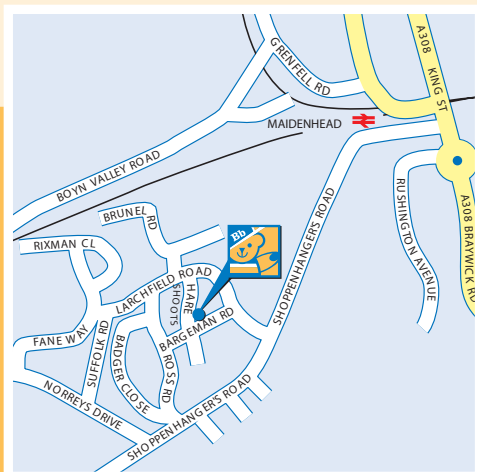

BUFFER BEAR AT MAIDENHEAD

Larchfield Road
Maidenhead
Berkshire SL6 2SJ

Nursery Manager: Suzi Willis
Telephone: 01628 510478
Email: maidenhead@bufferbear.co.uk

Buffer Bear operates a network of high quality nurseries around the UK. Each one is a safe and caring 'family' working to give every child the best opportunities right from the start.

At Buffer Bear at Maidenhead your child can feel at home, make friends, and develop as an individual in a happy and stimulating environment. The nursery is registered for 82 children. It is a purpose-built facility with four rooms to allow children to be cared for by age and ability. In addition to indoor play and early learning areas there is also access to a secluded and secure garden. A full time cook provides meals on site.

Open : 7:30 am – 6:30pm

Ages of children: three months – five years

Fees: Please ask for current details. Note that we can help you to claim up to 80% of nursery fees through Working Tax Credits.

HOW TO FIND US

Rail: Maidenhead

Bus: 6, Courtney Coaches